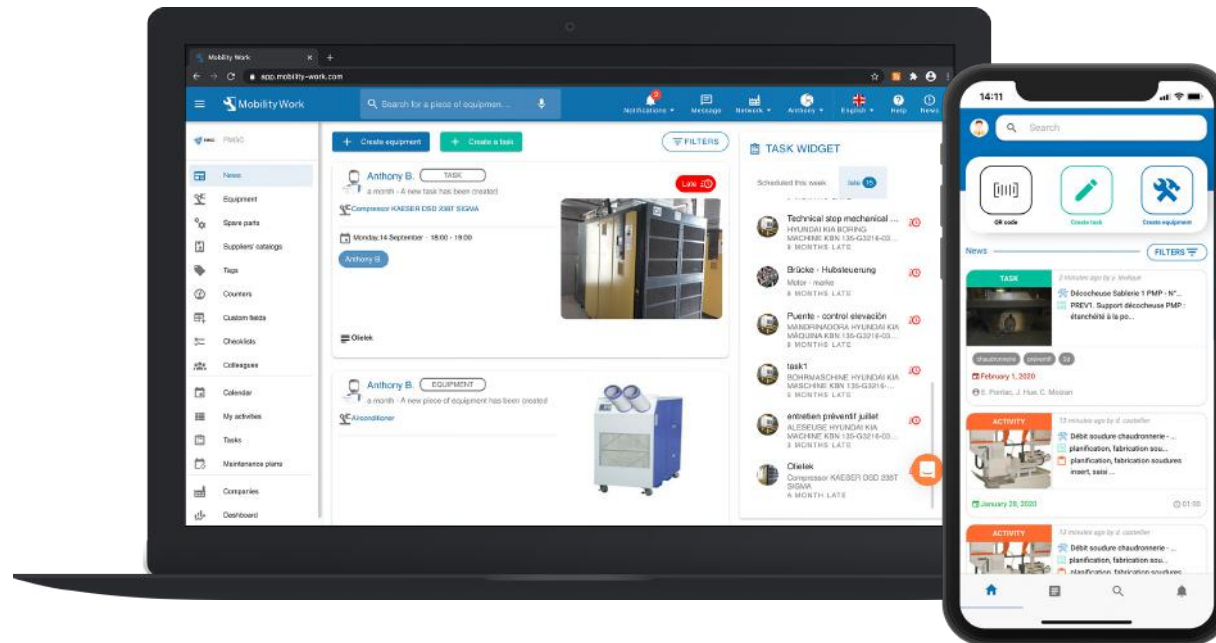

Simplify the daily life of your maintenance teams thanks to a user-friendly, mobile and community-based CMMS tool.

Join the first maintenance social network, alongside other experts in your field, service providers and industrial suppliers.

Collect and analyze your maintenance data, improve your decision making and drive your predictive maintenance.

DIGITIZE YOUR MAINTENANCE

Mobility Work is a web and mobile CMMS solution, designed to facilitate the daily life of your maintenance teams

Import your data or create your equipment in a few minutes.

Access the history of a piece of equipment by entering its part number in the search bar or by scanning the associated QR code.

Monitor in real time the activity of your site through your newsfeed.