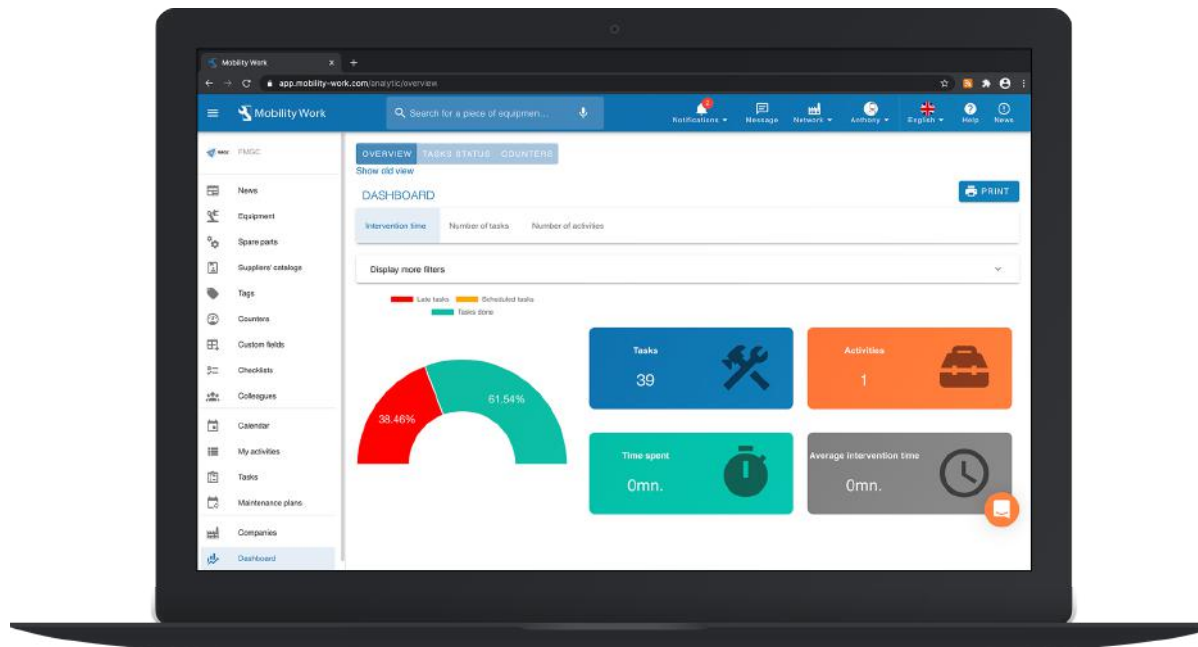

A POWERFUL ANALYTICS TOOL

Collect and analyze your data and optimize your maintenance

Follow the performance of your teams with our turnkey analysis tool and dynamic dashboard.

Move from curative to predictive maintenance: analyze your data, manage your teams and plan your operations.

Thanks to our public API, **cross-reference data from other systems** (ERP, IoT...) to make better decisions and reduce your costs.