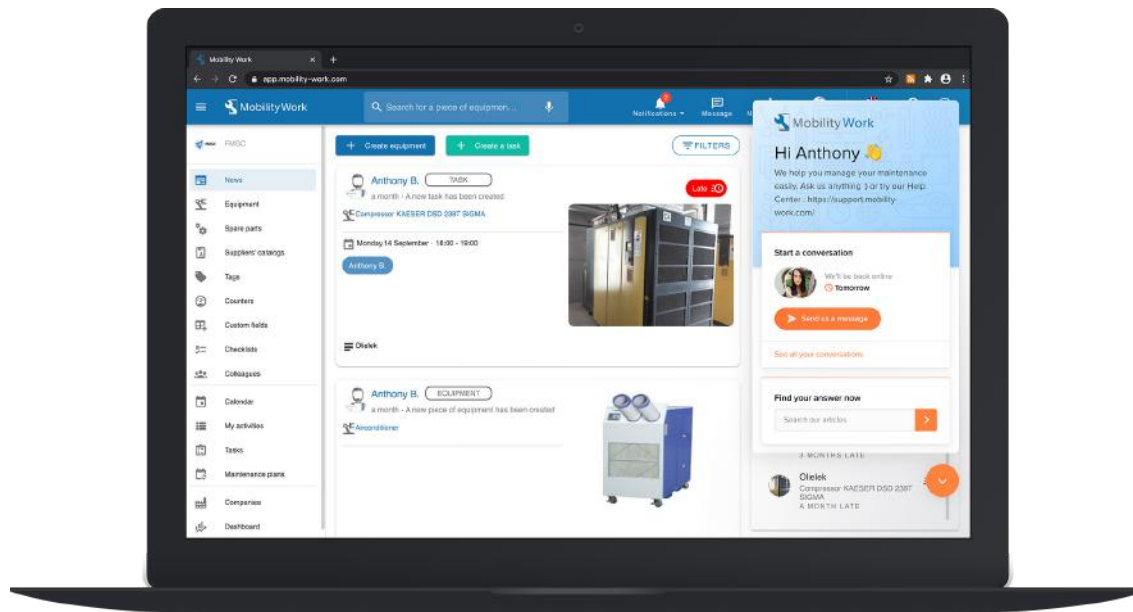

Collect and analyze your maintenance data, improve your decision making and drive your predictive maintenance.

DIGITIZE YOUR MAINTENANCE

Mobility Work is a web and mobile CMMS solution, designed to facilitate the daily life of your maintenance teams

Import your data or create your equipment in a few minutes.

Access the history of a piece of equipment by entering its part number in the search bar or by scanning the associated QR code.

Monitor in real time the activity of your site through your newsfeed.

Gather your teams and organize the daily life of your technicians thanks to the integrated planning tool.

A COMMUNITY-BASED PLATFORM

Join the first maintenance social network!

More than a CMMS, Mobility Work is also the **first social network dedicated to maintenance**: join all the players in your industry in a dedicated ecosystem.